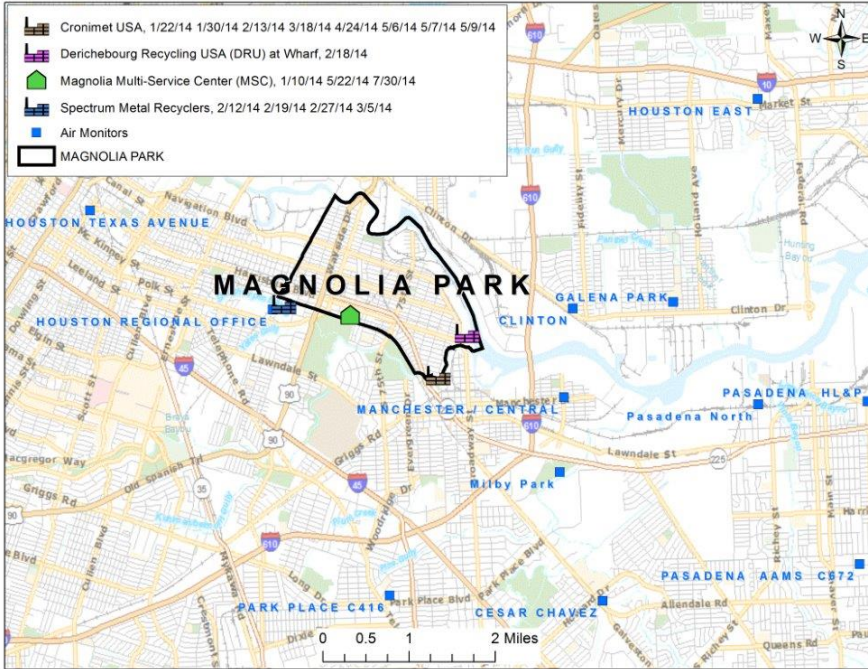

City of Houston

Magnolia Park/Pineview One Pager October 1st, 2014 – October 31st, 2014

2014 Air Monitoring Dates and Locations in Your Area

Houston Department of Health and Human Services

Complaints History