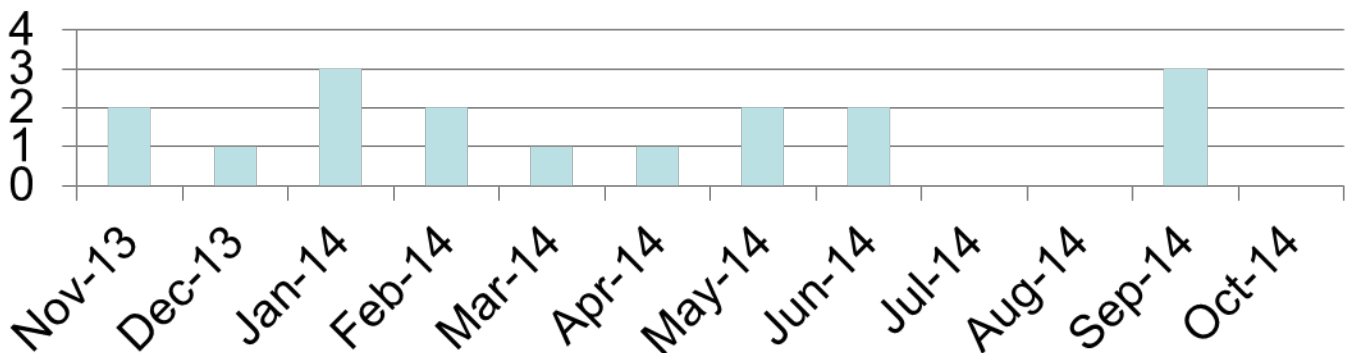

City of Houston

Magnolia Park/Pineview One Pager October 1st, 2014 – October 31st, 2014

2014 Air Monitoring Dates and Locations in Your Area

Houston Department of Health and Human Services

Complaints History

- 0 environmental complaints were received from Magnolia Park\Pineview.
- 0 environmental investigations were conducted in Magnolia Park\Pineview.
- 0 environmental citations or notices of violations issued in Magnolia Park\Pineview

The City of Houston responds to environmental complaints made by phone! File a complaint with 3-1-1 or (713)-837-0311. Questions? Contact Air Alliance Houston at 713-528-3779, info@airalliancehouston.org.

Complaints in Past 12 Months