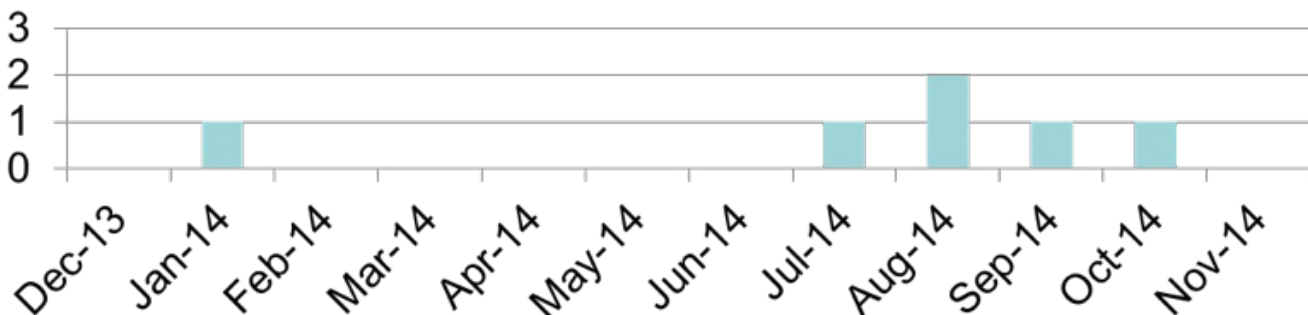

■ Complaints in Past 12 Months