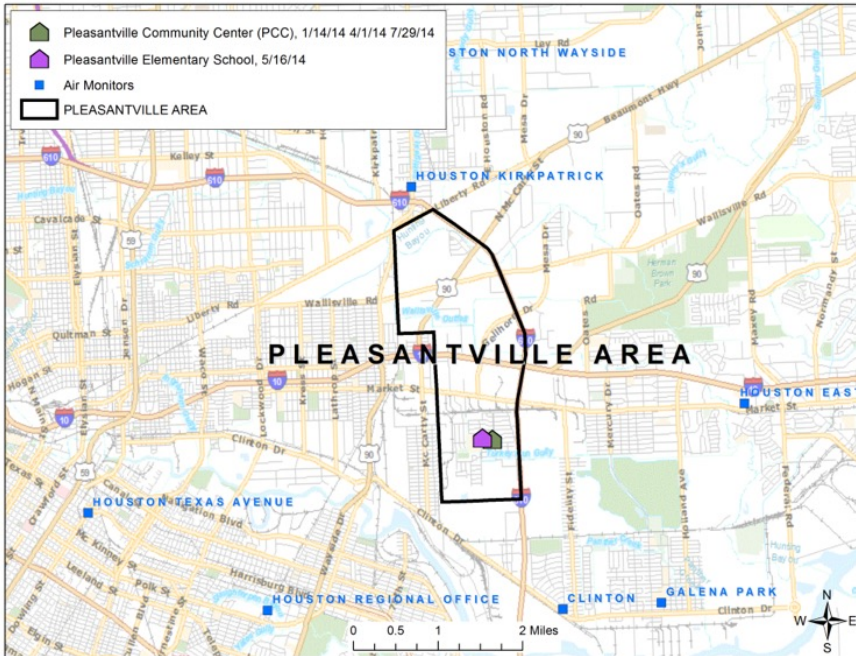

City of Houston Pleasantville One Pager

November 1st, 2014 – November 30th, 2014

2014 Air Monitoring Dates and Locations in Your Area

Houston Department of
Health and Human Services

Complaints History

- 0 environmental complaints received from Pleasantville.
- 0 environmental investigations conducted in Pleasantville.
- 0 environmental citations or notices of violations issued in Pleasantville.