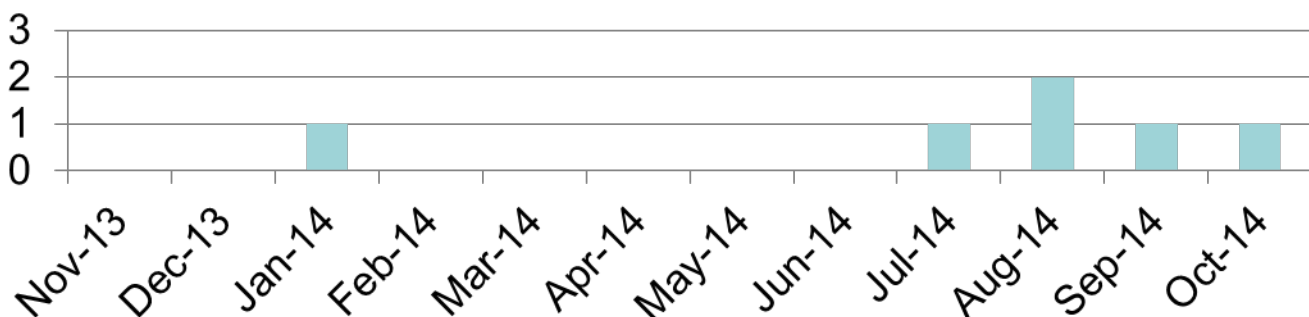

■ Complaints in Past 12 Months