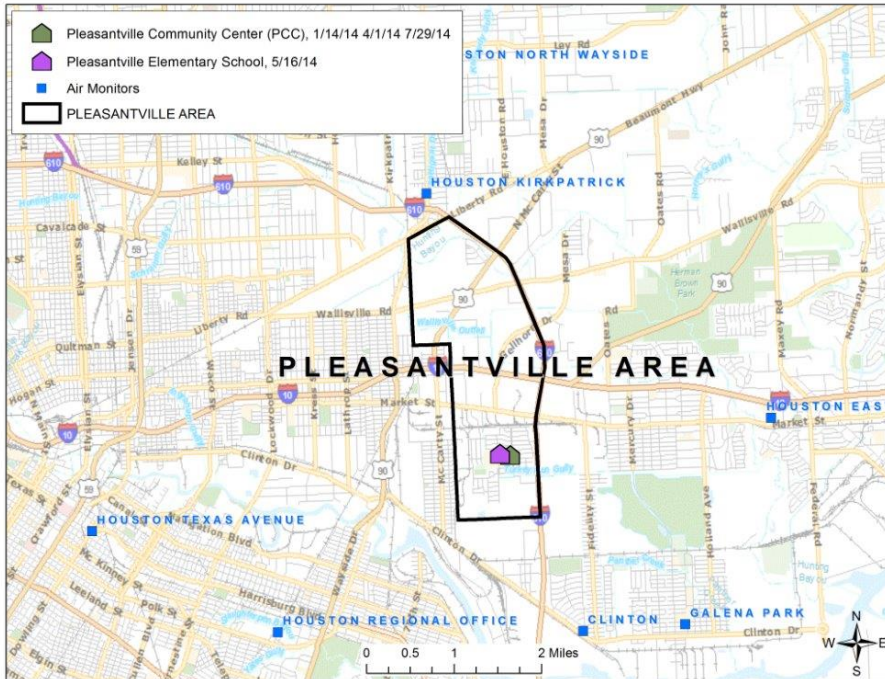

City of Houston Pleasantville One Pager

October 1st, 2014 – October 31st, 2014

2014 Air Monitoring Dates and Locations in Your Area

Houston Department of
Health and Human Services

Complaints History

1 environmental complaints received from Pleasantville.