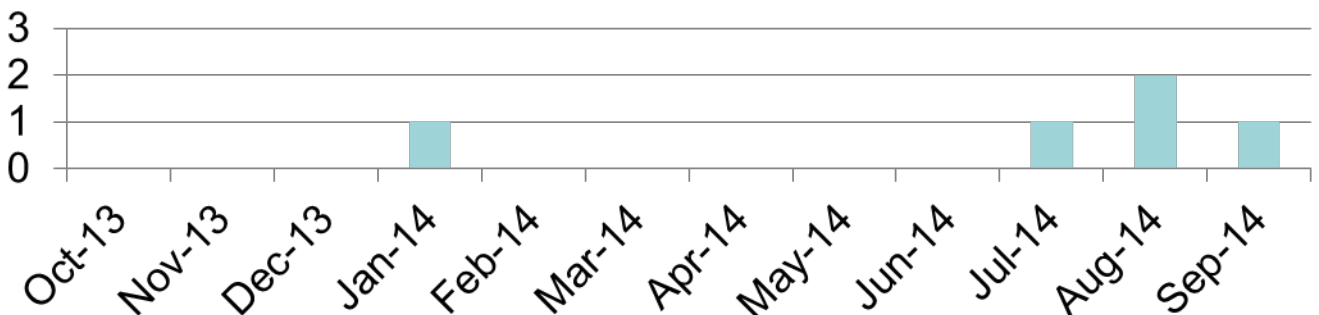

■ Complaints in Past 12 Months