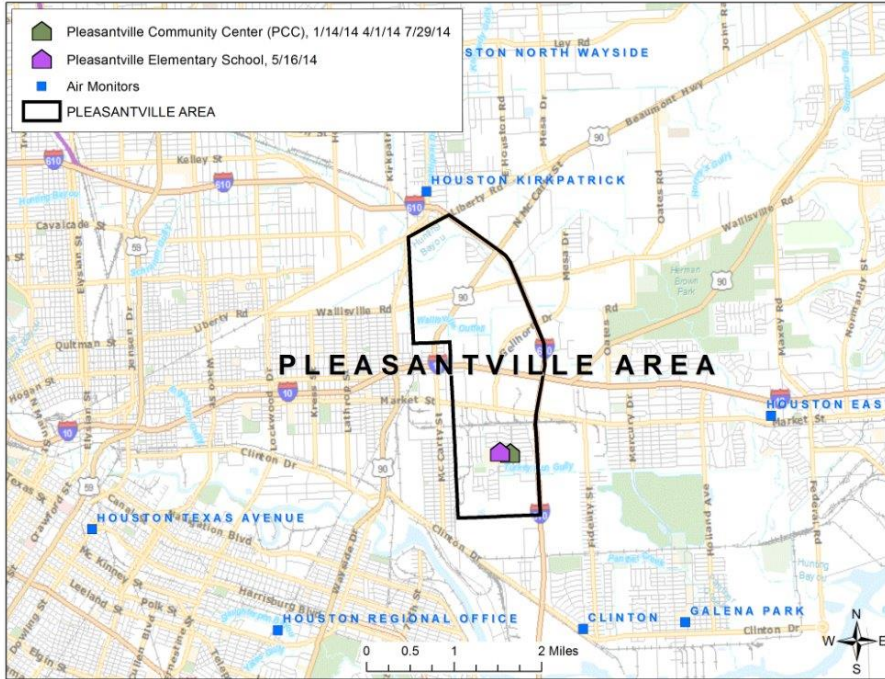

City of Houston Pleasantville One Pager

September 1st, 2014 – September 30th, 2014

2014 Air Monitoring Dates and Locations in Your Area

Houston Department of
Health and Human Services

Complaints History

- 1** environmental complaints received from Pleasantville.
- 1** environmental investigations conducted in Pleasantville.
- 1 investigations relating to gas odors was conducted. No violations were confirmed.
- 0** environmental citations or notices of violations issued in Pleasantville.