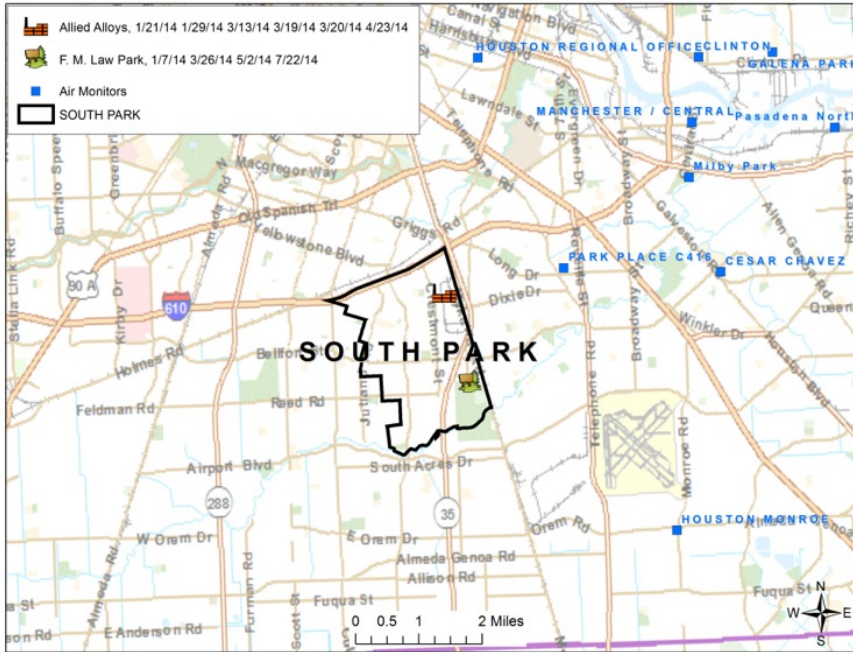

City of Houston South Park One Pager

July 1st, 2014 – July 31st, 2014

2014 Air Monitoring Dates and Locations in Your Area

Houston Department of
Health and Human Services

Complaints History

- Q environmental complaints received in South Park.
- Q environmental investigations conducted in South Park.
- Q environmental citations or notices of violations issued in South Park.