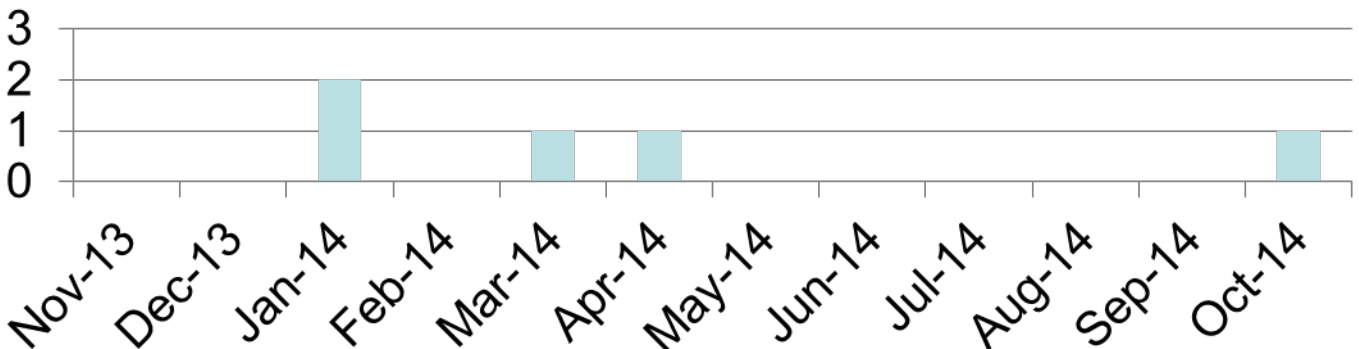

Complaints in Past 12 Months