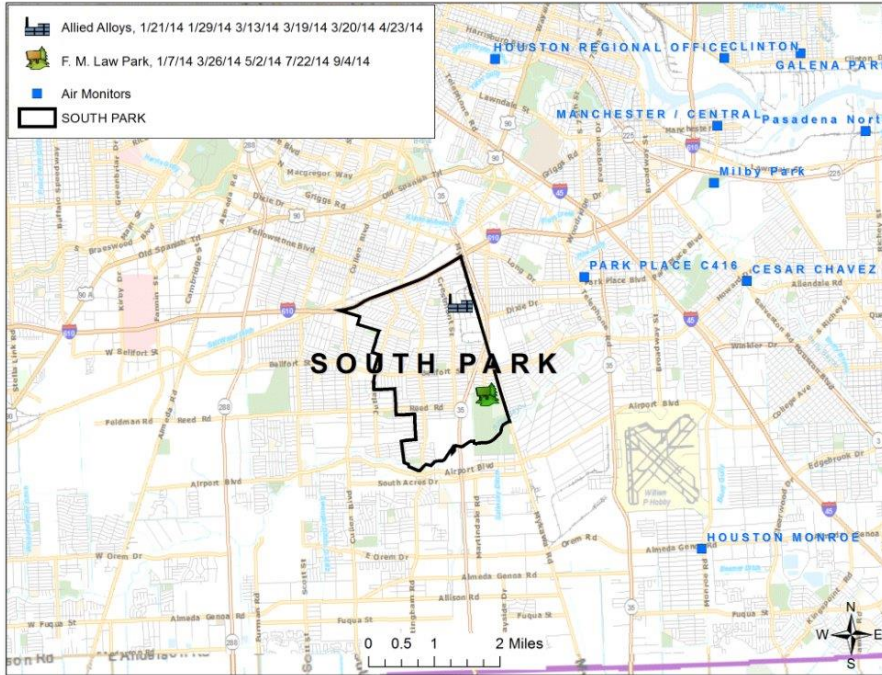

# City of Houston South Park One Pager

September 1<sup>st</sup>, 2014 – September 30<sup>th</sup>, 2014

2014 Air Monitoring Dates  
and Locations in Your Area

Houston Department of  
Health and Human Services