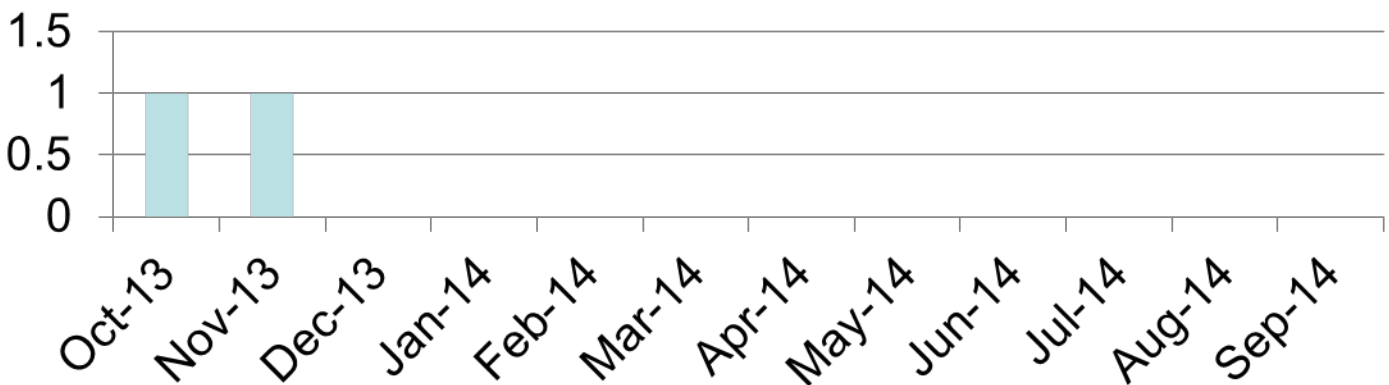

Complaints in the Past 12 Months