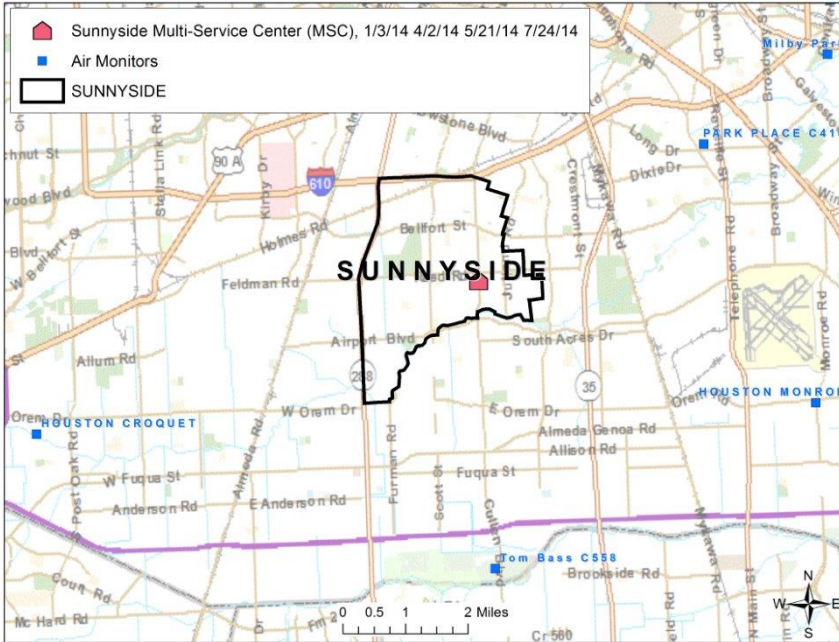

City of Houston Sunnyside One Pager

September 1st, 2014 – September 30th, 2014

2014 Air Monitoring Dates and Locations in Your Area

Houston Department of Health and Human Services

Complaints History

- [0](#) environmental complaints received from Sunnyside.
- [0](#) environmental investigations conducted in Sunnyside.
- [0](#) environmental citations or notices of violations issued in Sunnyside.